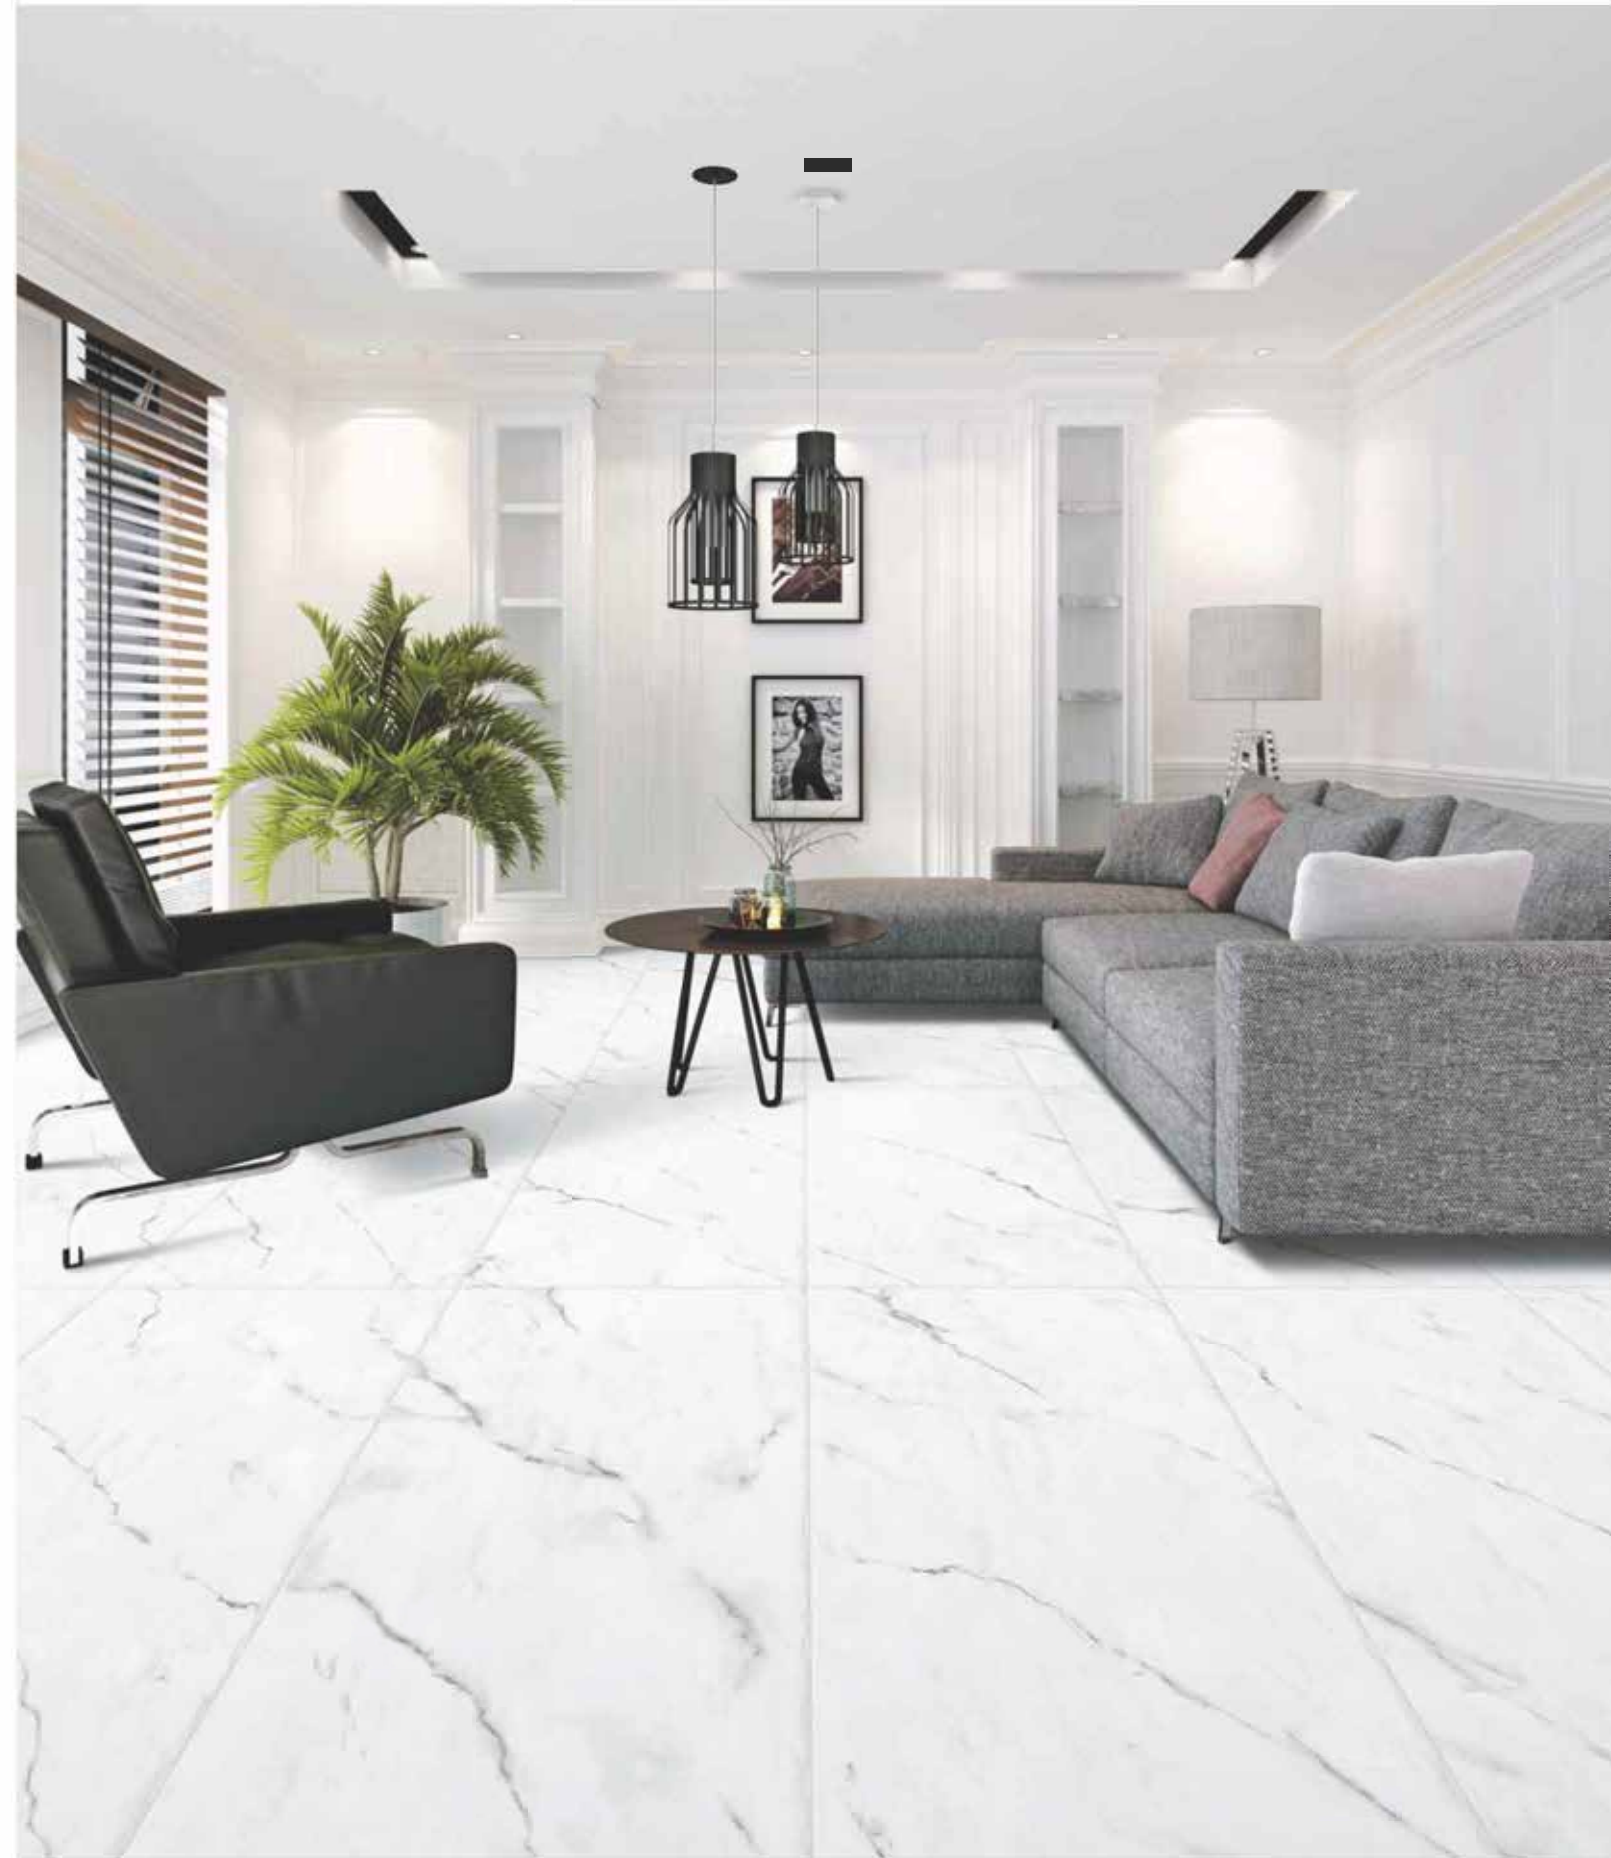

HD Nature  
Inspired With Mica

GRANITE LIGHT GREY GRANDE

GRANITE DARK GREY GRANDE

MILLENIUM SLATE VERDE GRANDE

MONTANA SLATE GRIS GRANDE

**60x  
120cm**  
DIGITAL  
GLAZED  
VITRIFIED  
TILES

HD Real Stone

STONE SATUARIO GRANDE